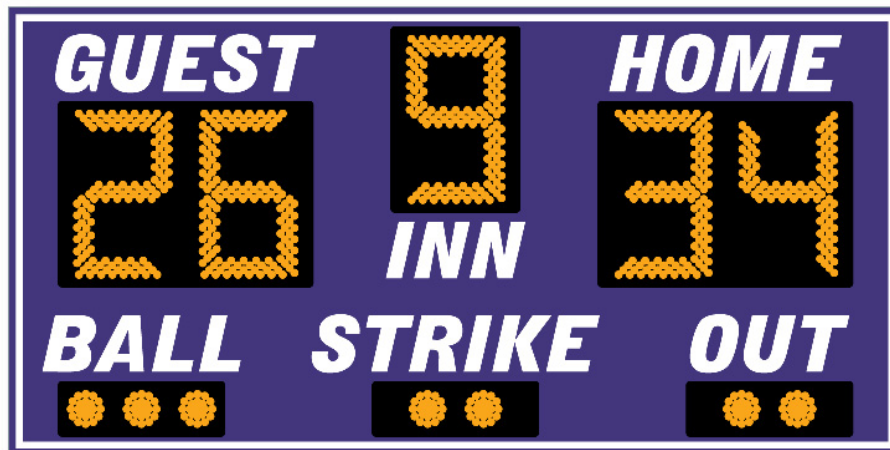

SCOREBOARDS.NET

-- Your best bet on the 'net for scoreboards --

OUTDOOR LED BASEBALL / SOFTBALL SCOREBOARD DN-1030

Cabinet Size : 4 ft. x 8 ft. x 6 in.

Guest Score : 18 inches tall

Home Score : 18 inches tall