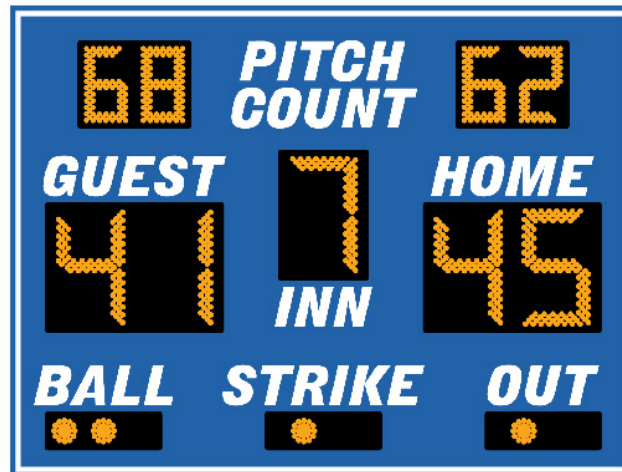

SCOREBOARDS.NET

-- Your best bet on the 'net for scoreboards --

OUTDOOR LED BASEBALL / SOFTBALL SCOREBOARD DN-1130

Cabinet Size : 6 ft. x 8 ft. x 6 in.

Guest Score : 18 inches tall

Home Score : 18 inches tall

Guest Pitches : 11 inches tall

Home Pitches : 11 inches tall

Inning : 18 inches tall

Power Requirements : 120 VAC, 2 amps, 60 Hz

- Wired or wireless operation
- LED technology
- All aluminum construction
- Toll free technical support
- Five-year limited warranty
- Ease of maintenance
- ETL listed to UL standard
- Choice of colors