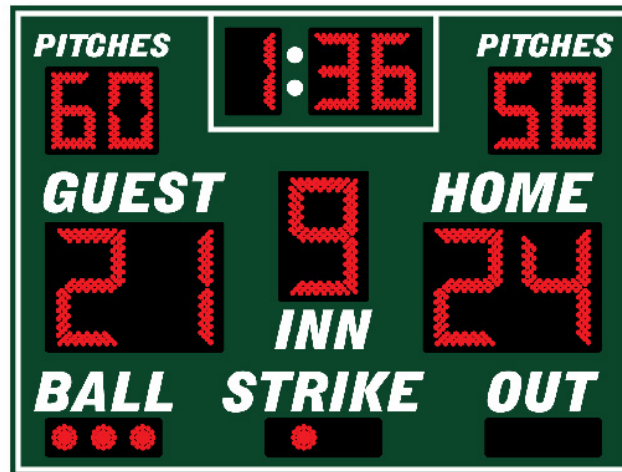

SCOREBOARDS.NET

-- Your best bet on the 'net for scoreboards --

OUTDOOR LED BASEBALL / SOFTBALL SCOREBOARD DN-1131

Cabinet Size : 6 ft. x 8 ft. x 6 in.

Guest Score : 18 inches tall

Home Score : 18 inches tall

Guest Pitches : 11 inches tall

Home Pitches : 11 inches tall

Clock : 11 inches tall

Power Requirements : 120 VAC, 2 amps, 60 Hz

- Wired or wireless operation
- LED technology
- All aluminum construction
- Toll free technical support
- Five-year limited warranty
- Ease of maintenance
- ETL listed to UL standard
- Choice of colors