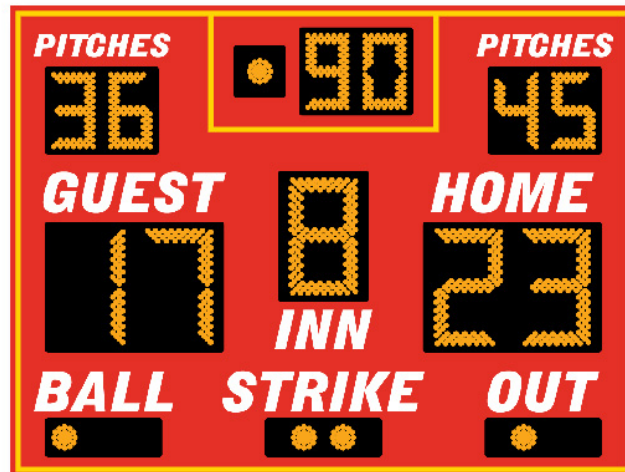

SCOREBOARDS.NET

-- Your best bet on the 'net for scoreboards --

OUTDOOR LED BASEBALL / SOFTBALL SCOREBOARD DN-1132

Cabinet Size : 6 ft. x 8 ft. x 6 in.

Guest Score : 18 inches tall

Home Score : 18 inches tall

Guest Pitches : 11 inches tall

Home Pitches : 11 inches tall

Clock : 11 inches tall

Power Requirements : 120 VAC, 2 amps, 60 Hz

- Wired or wireless operation
- LED technology
- All aluminum construction
- Toll free technical support
- Five-year limited warranty
- Ease of maintenance
- ETL listed to UL standard
- Choice of colors