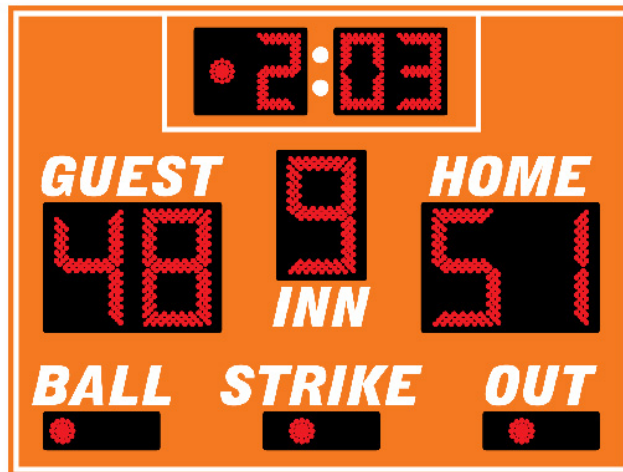

# SCOREBOARDS.NET

-- Your best bet on the 'net for scoreboards --

## OUTDOOR LED BASEBALL / SOFTBALL SCOREBOARD DN-1135

Cabinet Size : 6 ft. x 8 ft. x 6 in.

Guest Score : 18 inches tall

Home Score : 18 inches tall

Clock : 11 inches tall

Inning : 18 inches tall

Power Requirements : 120 VAC, 2 amps, 60 Hz