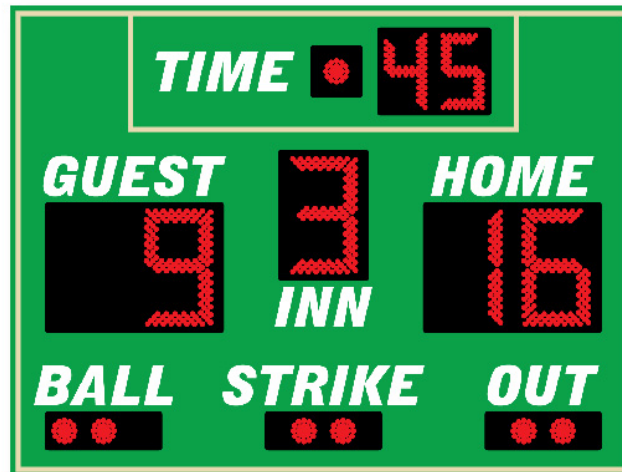

# SCOREBOARDS.NET

-- Your best bet on the 'net for scoreboards --

## OUTDOOR LED BASEBALL / SOFTBALL SCOREBOARD DN-1136

Cabinet Size : 6 ft. x 8 ft. x 6 in.

Guest Score : 18 inches tall

Home Score : 18 inches tall

Clock : 11 inches tall

Inning : 18 inches tall

Power Requirements : 120 VAC, 2 amps, 60 Hz