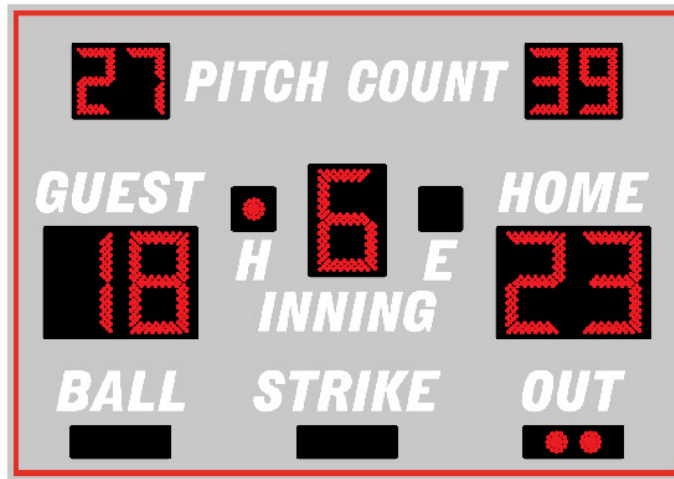

# SCOREBOARDS.NET

-- Your best bet on the 'net for scoreboards --

## OUTDOOR LED BASEBALL / SOFTBALL SCOREBOARD DN-1160

Cabinet Size : 7 ft. x 10 ft. x 6 in.

Guest Score : 18 inches tall

Home Score : 18 inches tall

Guest Pitches : 11 inches tall

Home Pitches : 11 inches tall

Inning : 18 inches tall

Power Requirements : 120 VAC, 2 amps, 60 Hz

- Wired or wireless operation
- LED technology
- All aluminum construction
- Toll free technical support
- Five-year limited warranty
- Ease of maintenance
- ETL listed to UL standard
- Choice of colors