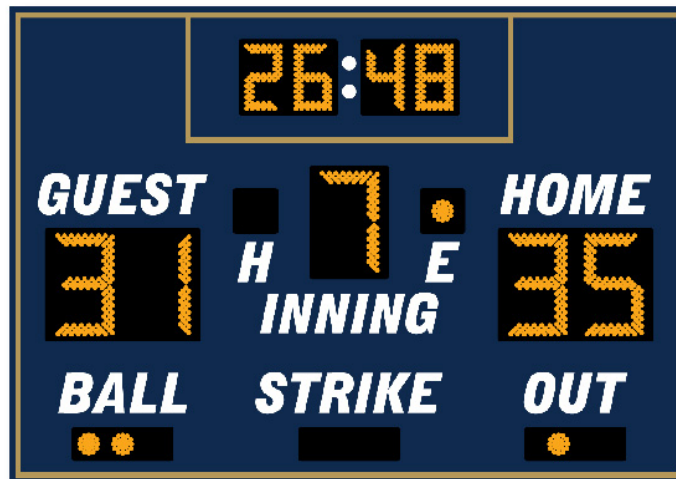

# SCOREBOARDS.NET

-- Your best bet on the 'net for scoreboards --

## OUTDOOR LED BASEBALL / SOFTBALL SCOREBOARD DN-1168

Cabinet Size : 7 ft. x 10 ft. x 6 in.

Guest Score : 18 inches tall

Home Score : 18 inches tall

Clock : 11 inches tall

Inning : 18 inches tall

Power Requirements : 120 VAC, 2 amps, 60 Hz