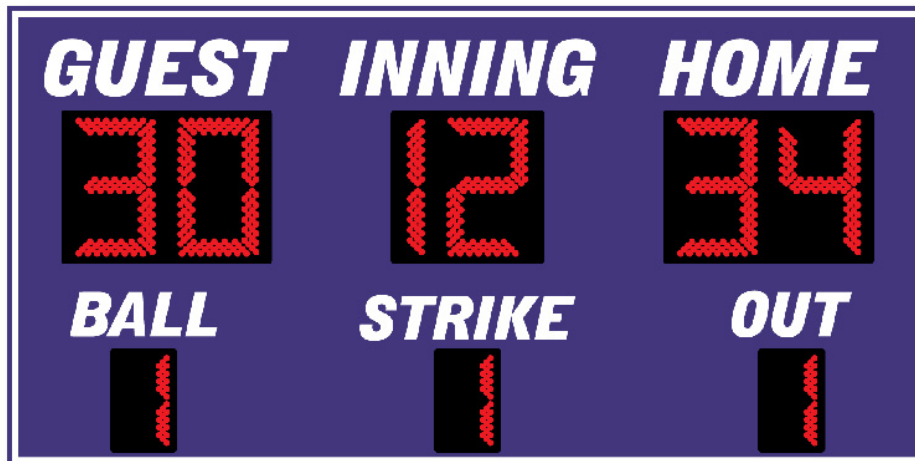

# SCOREBOARDS.NET

-- Your best bet on the 'net for scoreboards --

## OUTDOOR LED BASEBALL / SOFTBALL SCOREBOARD DN-1240

Cabinet Size : 5 ft. x 10 ft. x 6 in.

Guest Score : 18 inches tall

Home Score : 18 inches tall

Inning : 18 inches tall

Out : 11 inches tall

Power Requirements : 120 VAC, 2 amps, 60 Hz