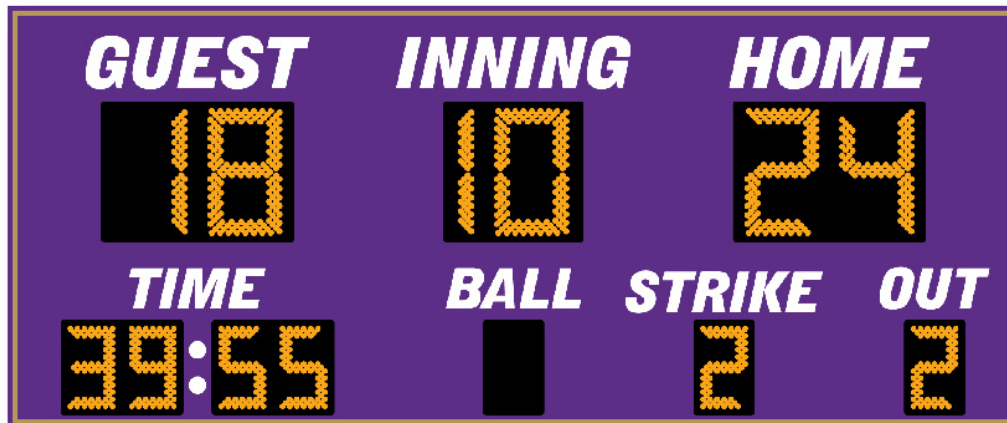

SCOREBOARDS.NET

-- Your best bet on the 'net for scoreboards --

OUTDOOR LED BASEBALL / SOFTBALL SCOREBOARD DN-1244

Cabinet Size : 5 ft. x 12 ft. x 6 in.

Guest Score : 18 inches tall

Home Score : 18 inches tall

Clock : 11 inches tall

Inning : 18 inches tall

Power Requirements : 120 VAC, 2 amps, 60 Hz

- Wired or wireless operation
- LED technology
- All aluminum construction
- Toll free technical support
- Five-year limited warranty
- Ease of maintenance
- ETL listed to UL standard
- Choice of colors