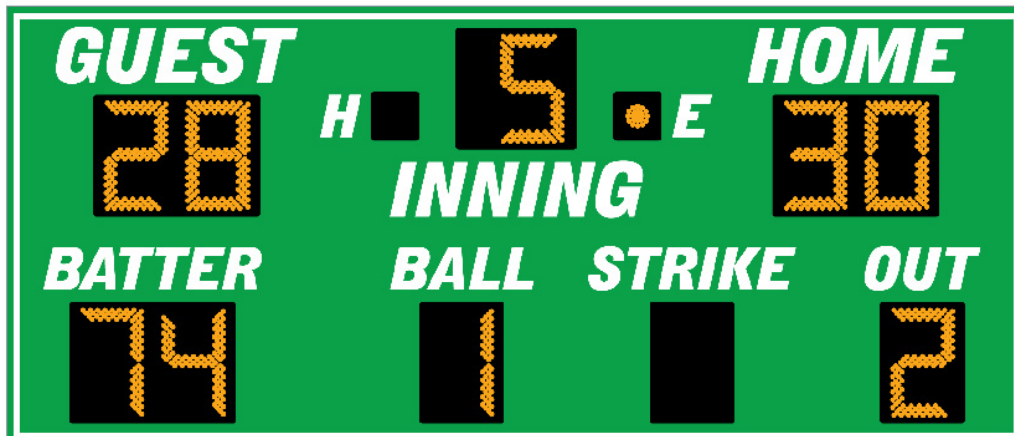

SCOREBOARDS.NET

-- Your best bet on the 'net for scoreboards --

Outdoor LED Baseball / Softball Scoreboard DN-1370

Cabinet Size : 6 ft. x 14 ft. x 6 in.

Guest Score : 18 inches tall

Home Score : 18 inches tall

Inning : 18 inches tall

Batter : 18 inches tall

Power Requirements : 120 VAC, 2 amps, 60 Hz

- Wired or wireless operation
- LED technology
- All aluminum construction
- Toll free technical support
- Five-year limited warranty
- Ease of maintenance
- ETL listed to UL standard
- Choice of colors