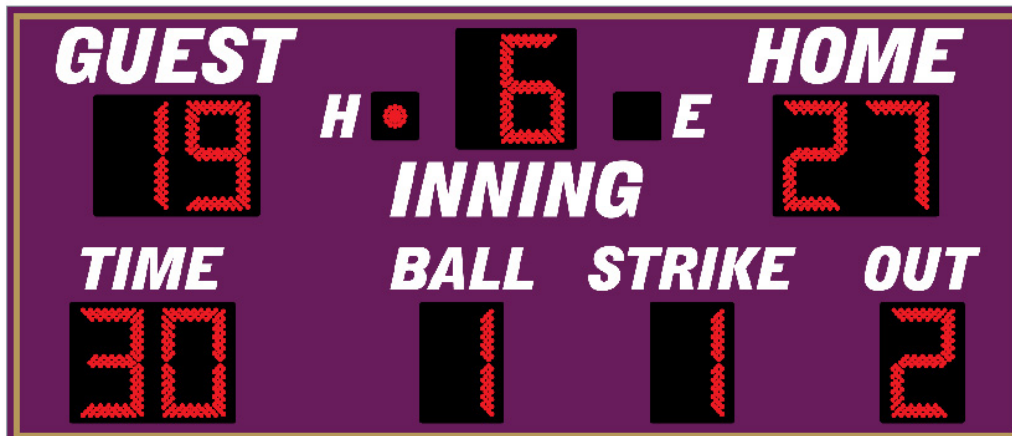

# SCOREBOARDS.NET

-- Your best bet on the 'net for scoreboards --

## OUTDOOR LED BASEBALL / SOFTBALL SCOREBOARD DN-1372

Cabinet Size : 6 ft. x 14 ft. x 6 in.

Guest Score : 18 inches tall

Home Score : 18 inches tall

Inning : 18 inches tall

Clock : 18 inches tall

Power Requirements : 120 VAC, 2 amps, 60 Hz