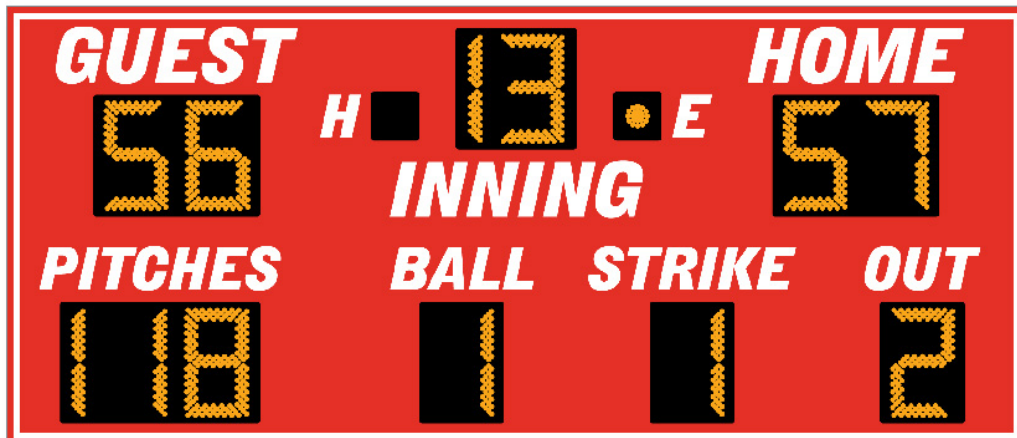

SCOREBOARDS.NET

-- Your best bet on the 'net for scoreboards --

OUTDOOR LED BASEBALL / SOFTBALL SCOREBOARD DN-1373

Cabinet Size : 6 ft. x 14 ft. x 6 in.

Guest Score : 18 inches tall

Home Score : 18 inches tall

Inning : 18 inches tall

Pitch Count : 18 inches tall

Power Requirements : 120 VAC, 2 amps, 60 Hz

- Wired or wireless operation
- LED technology
- All aluminum construction
- Toll free technical support
- Five-year limited warranty
- Ease of maintenance
- ETL listed to UL standard
- Choice of colors