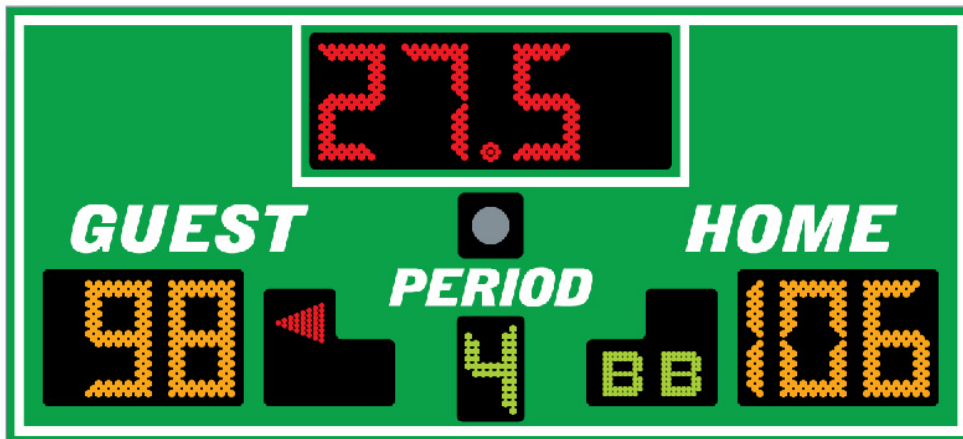

SCOREBOARDS.NET

-- Your best bet on the 'net for scoreboards --

INDOOR LED BASKETBALL SCOREBOARD DN-2330

Cabinet Size : 3 ft. x 6-1/2 ft. x 6 in.

Clock : 9 inches tall

Guest Score : 9 inches tall

Home Score : 9 inches tall

Period : 6 inches tall

Power Requirements : 120 VAC, 1 amp, 60 Hz

- Wired or wireless operation
- LED technology
- All aluminum construction
- Toll free technical support
- Five-year limited warranty
- Ease of maintenance
- ETL listed to UL standard
- Choice of colors