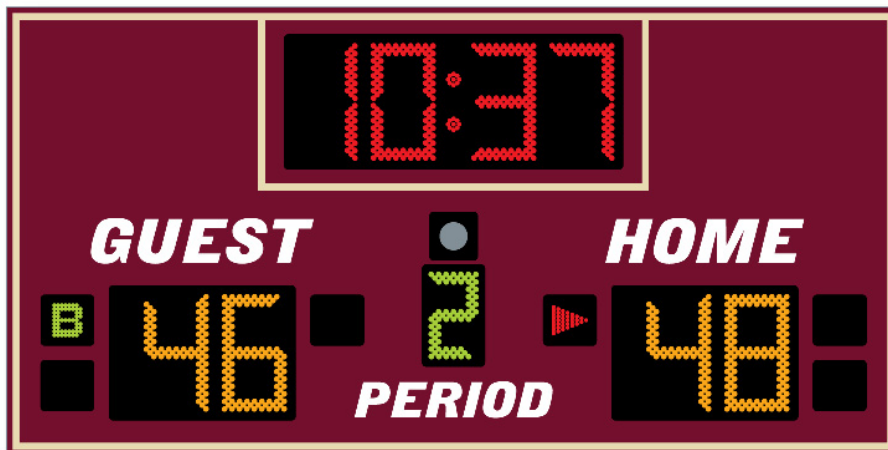

SCOREBOARDS.NET

-- Your best bet on the 'net for scoreboards --

INDOOR LED BASKETBALL SCOREBOARD DN-2340

Cabinet Size : 4 ft. x 8 ft. x 6 in.

Clock : 12 inches tall

Guest Score : 12 inches tall

Home Score : 12 inches tall

Period : 9 inches tall

Power Requirements : 120 VAC, 1 amp, 60 Hz

- Wired or wireless operation
- LED technology
- All aluminum construction
- Toll free technical support
- Five-year limited warranty
- Ease of maintenance
- ETL listed to UL standard
- Choice of colors