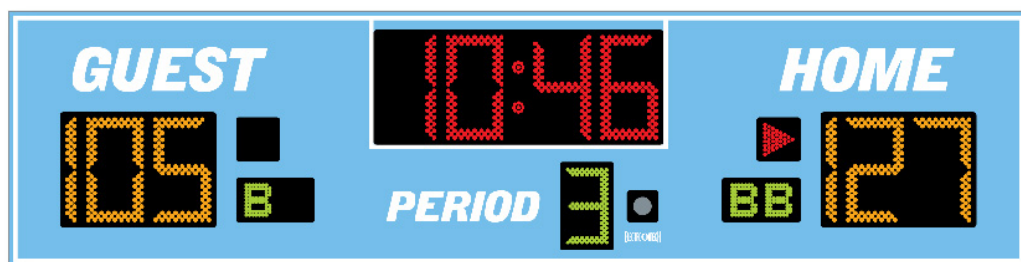

SCOREBOARDS.NET

-- Your best bet on the 'net for scoreboards --

INDOOR LED BASKETBALL SCOREBOARD DN-2370

Cabinet Size : 3-1/2 ft. x 14 ft. x 6 in.

Clock : 16 inches tall

Guest Score : 16 inches tall

Home Score : 16 inches tall

Period : 12 inches tall

Power Requirements : 120 VAC, 1 amp, 60 Hz

- Wired or wireless operation
- LED technology
- All aluminum construction
- Toll free technical support
- Five-year limited warranty
- Ease of maintenance
- ETL listed to UL standard
- Multiple displays 100% synched