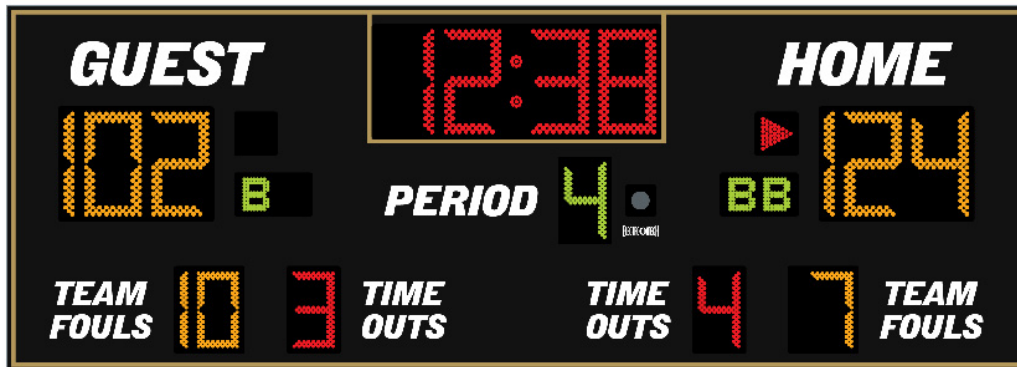

# SCOREBOARDS.NET

-- Your best bet on the 'net for scoreboards --

## INDOOR LED BASKETBALL SCOREBOARD DN-2570

Cabinet Size : 5 ft. x 14 ft. x 6 in.

Clock : 16 inches tall

Guest Score : 16 inches tall

Home Score : 16 inches tall

Guest Time Outs : 12 inches tall

Home Time Outs : 12 inches tall