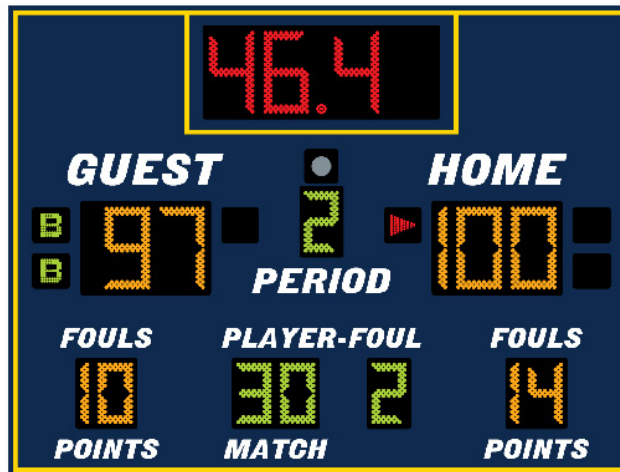

# SCOREBOARDS.NET

-- Your best bet on the 'net for scoreboards --

## INDOOR LED MULTI-SPORT SCOREBOARD DN-2645

Cabinet Size : 6 ft. x 8 ft. x 6 in.

Clock : 12 inches tall

Guest Score : 12 inches tall

Home Score : 12 inches tall

Guest Fouls : 9 inches tall

Home Fouls : 9 inches tall