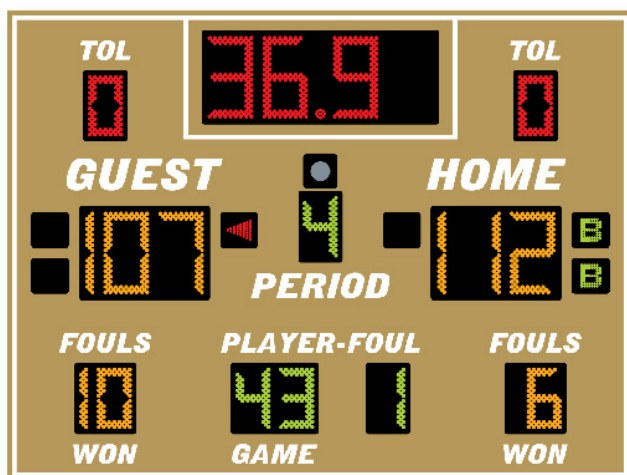

# SCOREBOARDS.NET

-- Your best bet on the 'net for scoreboards --

## INDOOR LED MULTI-SPORT SCOREBOARD DN-2745

Cabinet Size : 6 ft. x 8 ft. x 6 in.

Clock : 12 inches tall

Guest Score : 12 inches tall

Home Score : 12 inches tall

Guest Time Outs : 9 inches tall

Home Time Outs : 9 inches tall