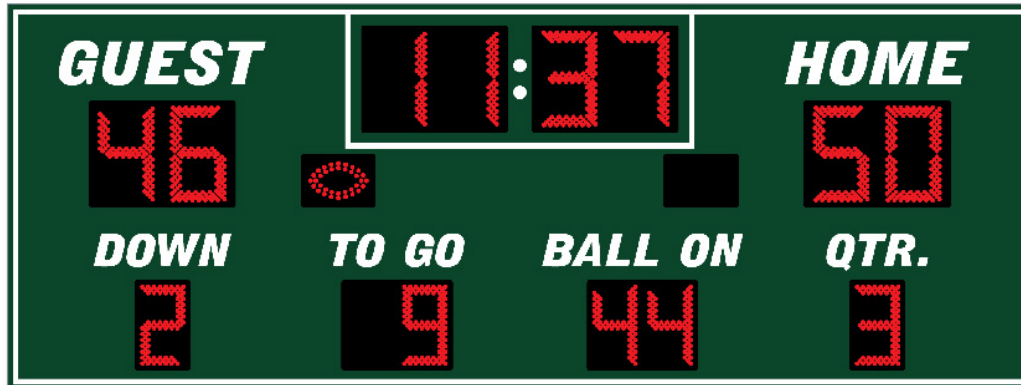

SCOREBOARDS.NET

-- Your best bet on the 'net for scoreboards --

OUTDOOR LED FOOTBALL SCOREBOARD DN-3320

Cabinet Size : 6 ft. x 16 ft. x 6 in.

Guest Score : 18 inches tall

Home Score : 18 inches tall

Clock : 18 inches tall

Ball On : 15 inches tall

Power Requirements : 120 VAC, 4 amps, 60 Hz

- Wired or wireless operation
- LED technology
- All aluminum construction
- Toll free technical support
- Five-year limited warranty
- Ease of maintenance
- ETL listed to UL standard
- Choice of colors