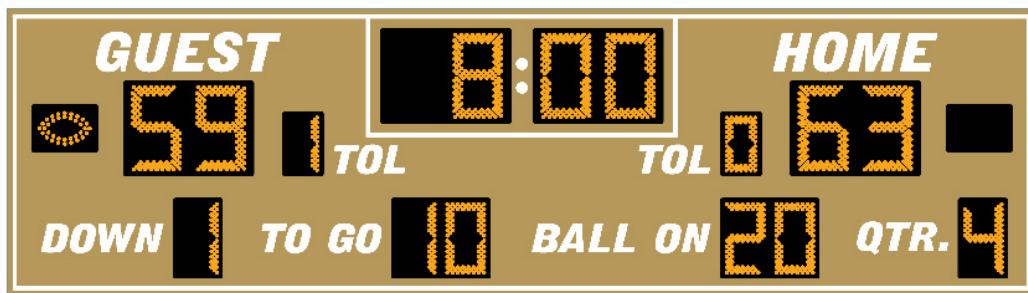

# SCOREBOARDS.NET

-- Your best bet on the 'net for scoreboards --

## OUTDOOR LED FOOTBALL SCOREBOARD DN-3620

Cabinet Size : 5 ft. x 18 ft. x 6 in.

Guest Score : 18 inches tall

Home Score : 18 inches tall

Clock : 18 inches tall

Guest Time Outs : 11 inches tall

Home Time Outs : 11 inches tall