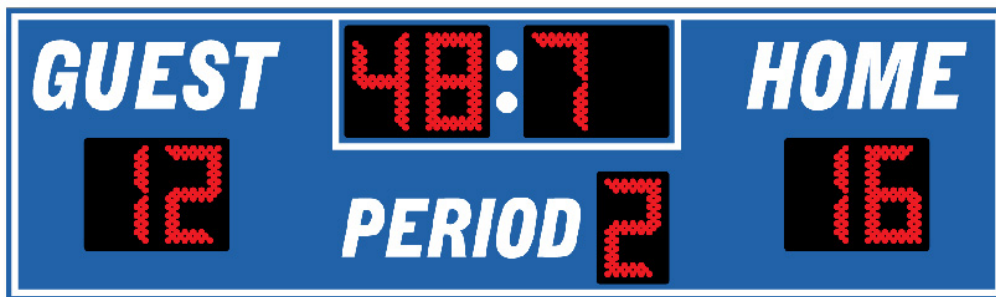

## OUTDOOR LED SOCCER SCOREBOARD DN-6630

Cabinet Size : 3 ft. x 10 ft. x 6 in.

Clock : 11 inches tall

Guest Score : 11 inches tall

Home Score : 11 inches tall

Period : 11 inches tall

Power Requirements : 120 VAC, 1 amp, 60 Hz