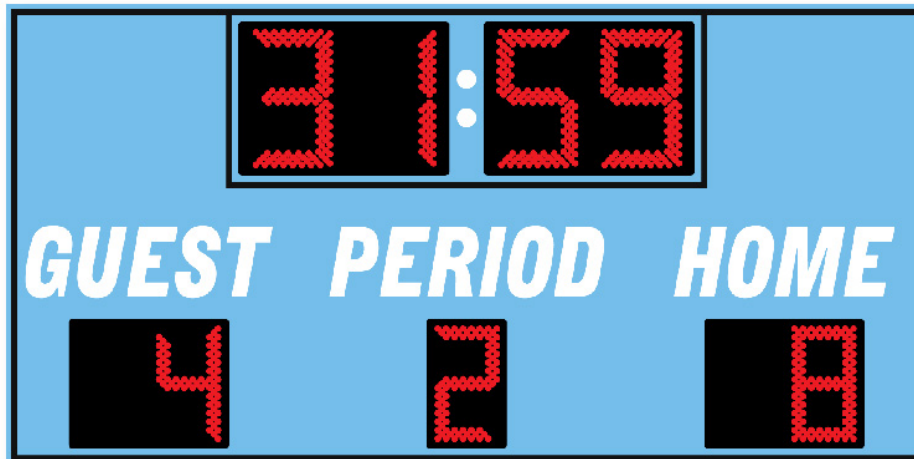

SCOREBOARDS.NET

-- Your best bet on the 'net for scoreboards --

OUTDOOR LED FOOTBALL / SOCCER SCOREBOARD DN-6650F

Cabinet Size : 5 ft. x 10 ft. x 6 in.

Guest Score : 15 inches tall

Home Score : 15 inches tall

Clock : 18 inches tall

Period : 15 inches tall

Power Requirements : 120 VAC, 2 amps, 60 Hz

- Wired or wireless operation
- LED technology
- All aluminum construction
- Toll free technical support
- Five-year limited warranty
- Ease of maintenance
- ETL listed to UL standard
- Choice of colors