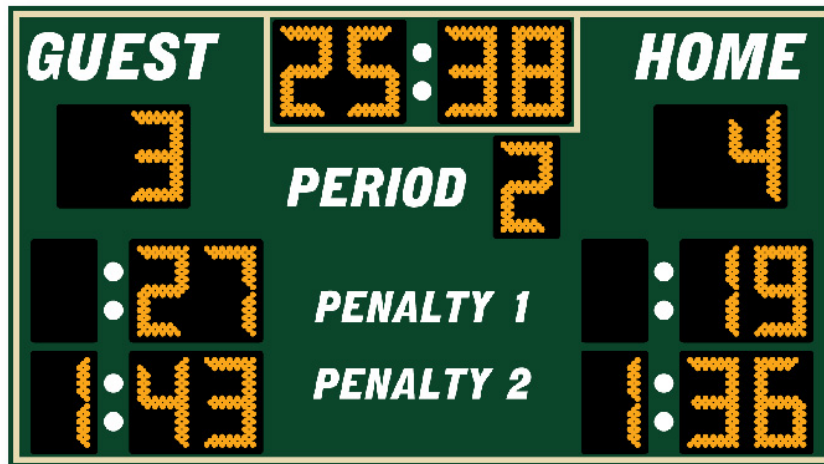

SCOREBOARDS.NET

-- Your best bet on the 'net for scoreboards --

OUTDOOR LED HOCKEY SCOREBOARD DN-7860

Cabinet Size : 5 ft. x 9 ft. x 6 in.

Guest Penalty Time 1 : 11 inches tall

Guest Penalty Time 2 : 11 inches tall

Home Penalty Time 1 : 11 inches tall

Home Penalty Time 2 : 11 inches tall

Clock : 11 inches tall

Power Requirements : 120 VAC, 2 amps, 60 Hz

- Wired or wireless operation
- LED technology
- All aluminum construction
- Toll free technical support
- Five-year limited warranty
- Ease of maintenance
- ETL listed to UL standard
- Choice of colors