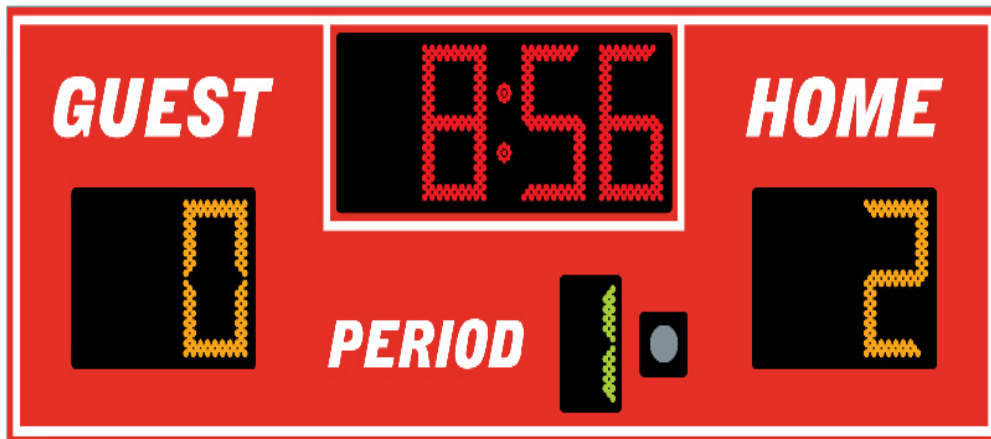

## INDOOR LED HOCKEY SCOREBOARD DN-8350

Cabinet Size : 3 ft. x 9 ft. x 6 in.

Clock : 12 inches tall

Guest Score : 12 inches tall

Home Score : 12 inches tall

Period : 9 inches tall

Power Requirements : 120 VAC, 1 amp, 60 Hz