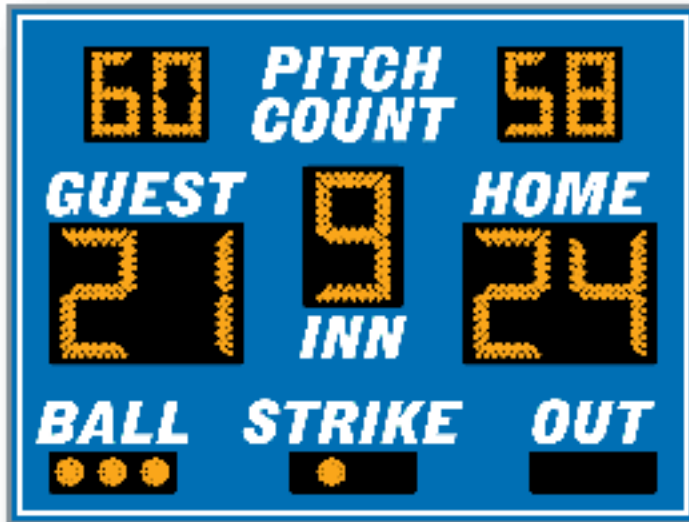

SCOREBOARDS.NET

-- Your best bet on the 'net for scoreboards --

Outdoor LED Baseball / Softball Scoreboard

GM-BS-05

Cabinet Size :	6 ft. x 8 ft. x 6 in.
Guest Score :	18 inches tall
Home Score :	18 inches tall
Guest Pitches :	11 inches tall
Home Pitches :	11 inches tall
Inning :	18 inches tall
Power Requirements :	120 VAC, 2 amps, 60 Hz