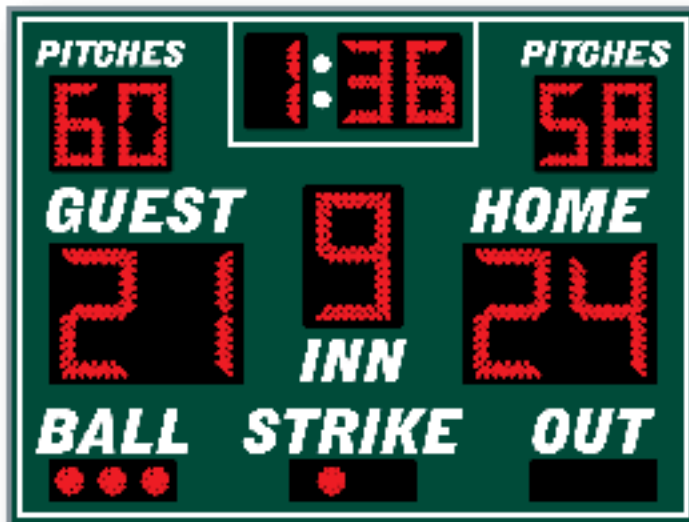

SCOREBOARDS.NET

-- Your best bet on the 'net for scoreboards --

Outdoor LED Baseball / Softball Scoreboard

GM-BS-07

Cabinet Size :	6 ft. x 8 ft. x 6 in.
Guest Score :	18 inches tall
Home Score :	18 inches tall
Guest Pitches :	11 inches tall
Home Pitches :	11 inches tall
Clock :	11 inches tall
Ball :	4 inches tall
Power Requirements :	120 VAC, 2 amps, 60 Hz