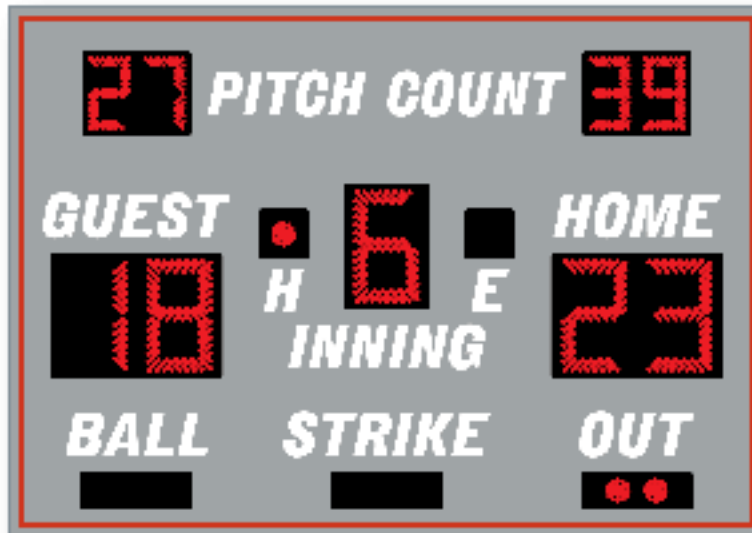

# SCOREBOARDS.NET

-- Your best bet on the 'net for scoreboards --

Outdoor LED Baseball / Softball Scoreboard

## GM-BS-10

Cabinet Size :	7 ft. x 10 ft. x 6 in.
Home Score :	18 inches tall
Guest Pitches :	11 inches tall
Home Pitches :	11 inches tall
Inning :	18 inches tall
Guest Score :	18 inches tall
Power Requirements :	120 VAC, 2 amps, 60 Hz