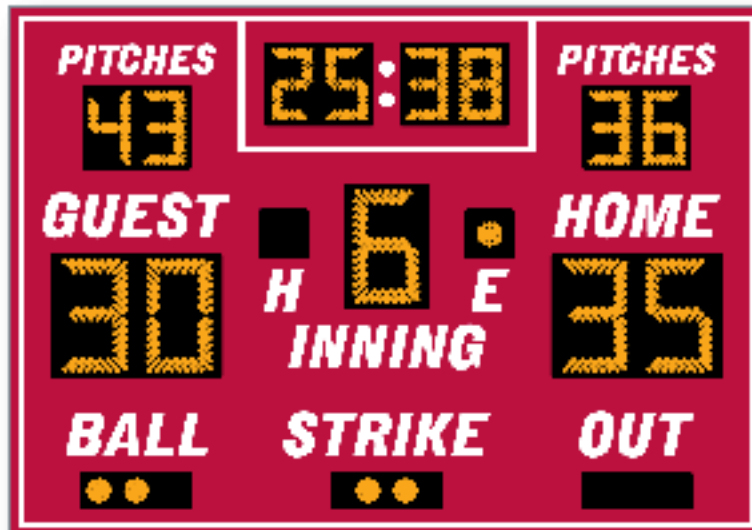

# SCOREBOARDS.NET

-- Your best bet on the 'net for scoreboards --

## Outdoor LED Baseball / Softball Scoreboard GM-BS-14

<b>Cabinet Size :</b>	7 ft. x 10 ft. x 6 in.
<b>Guest Score :</b>	18 inches tall
<b>Home Score :</b>	18 inches tall
<b>Guest Pitches :</b>	11 inches tall
<b>Home Pitches :</b>	11 inches tall
<b>Clock :</b>	11 inches tall
<b>Power Requirements :</b>	120 VAC, 2 amps, 60 Hz