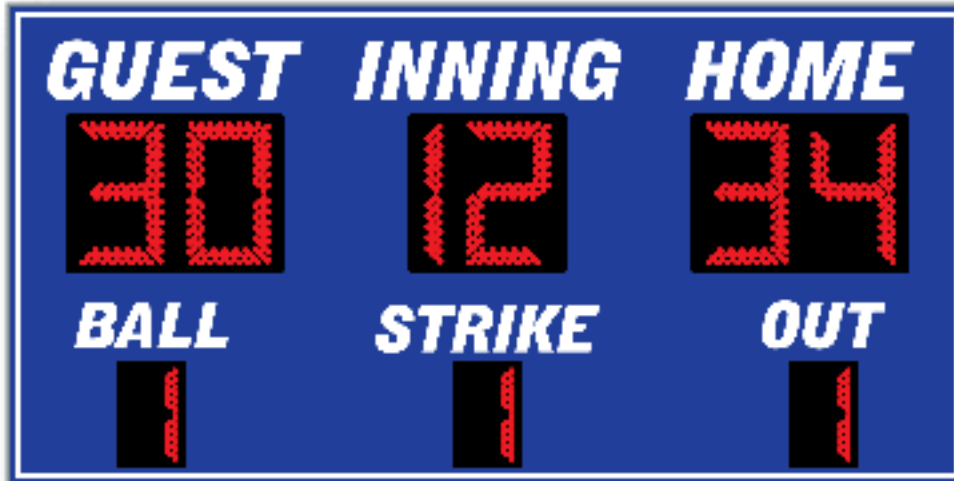

## Outdoor LED Baseball / Softball Scoreboard GM-BS-16

Cabinet Size :	5 ft. x 10 ft. x 6 in.
Guest Score :	18 inches tall
Home Score :	18 inches tall
Inning :	18 inches tall
Ball :	11 inches tall
Power Requirements :	120 VAC, 2 amps, 60 Hz