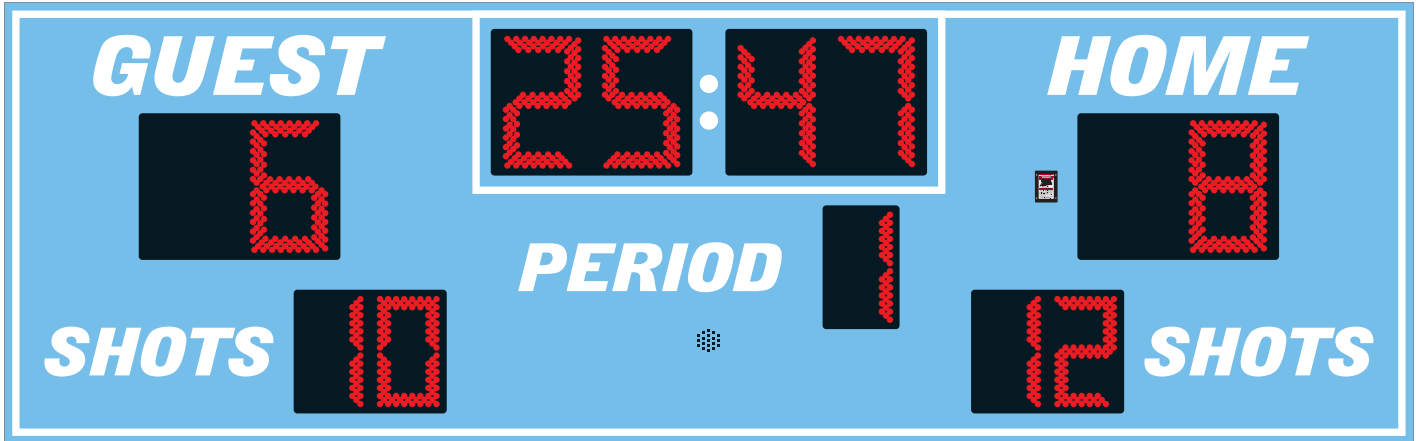

Product Sheet for
DN-6430

Outdoor Soccer Scoreboard

Cabinet Size : 5 ft. x 16 ft. x 6 in.

Digit Size : 18 in., 15 in.

Power Requirements : 120 VAC, 2.2 amps, 60 Hz

STANDARD COLOR OPTIONS (for scoreboard face and accent striping)

STANDARD FEATURES

- Super-bright energy efficient LEDs (choose red or amber)
- 100% solid state microprocessor-controlled electronics
- Mounting hardware for clamping to posts-no need for on-site fabrication
- 37-key control console with LCD display
- Junction box and 10 ft. patch cable for data
- Automotive grade baked-on enamel-based paint (choose from 17 standard colors)
- Rust-free aluminum cabinet
- ETL listed to UL 48 Standard for Electronic Signs
- Five-year limited warranty
- Toll-free technical support via phone for the life of the product