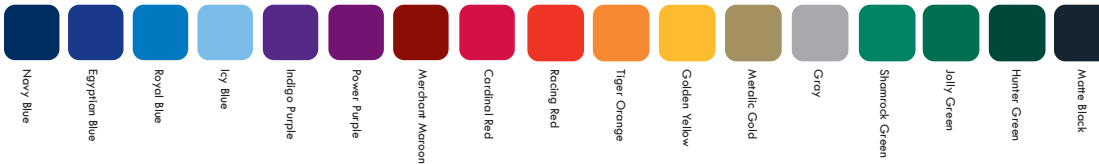

Product Sheet for
DN-6430

Outdoor Soccer Scoreboard

Cabinet Size : 5 ft. x 16 ft. x 6 in.

Digit Size : 18 in., 15 in.

Power Requirements : 120 VAC, 2.2 amps, 60 Hz

STANDARD COLOR OPTIONS (for scoreboard face and accent striping)

STANDARD FEATURES

- Super-bright energy efficient LEDs (choose red or amber)
- 100% solid state microprocessor-controlled electronics
- Mounting hardware for clamping to posts-no need for on-site fabrication
- 37-key control console with LCD display
- Junction box and 10 ft. patch cable for data
- Automotive grade baked-on enamel-based paint (choose from 17 standard colors)
- Rust-free aluminum cabinet
- ETL listed to UL 48 Standard for Electronic Signs
- Five-year limited warranty
- Toll-free technical support via phone for the life of the product