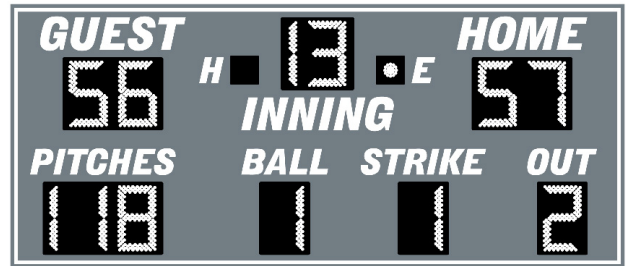

Specifications for
 Model: DN-1373
 Outdoor LED Baseball Scoreboard

SCOREBOARDS.net

Cabinet Dimensions, Weight, and Electrical Requirements

- 6 ft. x 14 ft. x 6 in.
- 260 pounds
- 120 VAC, 2 amps, 60 Hz

Display Functions and Captions

Function	Height	LEDs	Range	Caption Text	Caption Size
Guest Score:	18 in.	336	0-99	GUEST	9 in. x 40 in.
Home Score:	18 in.	336	0-99	HOME	9 in. x 36 in.
Inning:	18 in.	218	0-19	INNING	9 in. x 42 in.
Pitch Count:	18 in.	386	0-199	PITCHES	7 in. x 40 in.
Ball:	18 in.	168	blank, 1, 2, 3	BALL	7 in. x 24 in.
Strike:	18 in.	168	blank, 1, 2	STRIKE	7 in. x 34 in.
Out:	18 in.	168	blank, 1, 2	OUT	7 in. x 19 in.
Hit:	4 in.	21	1 bullet	H	7 in. x 6 in.
Error:	4 in.	21	1 bullet	E	7 in. x 6 in.