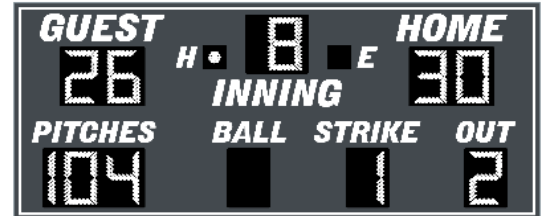

Specifications for  
 Model: GM-BS-33  
 Outdoor LED Baseball Scoreboard

SCOREBOARDS.net

Cabinet Dimensions, Weight, and Electrical Requirements

- 6 ft. x 14 ft. x 6 in.
- 0 pounds
- 120 VAC, 2 amps, 60 Hz

Display Functions and Captions

Function	Height	LEDs	Range	Caption Text	Caption Size
Error:	4 in.	21	1 bullet	E	7 in. x 6 in.
Strike:	18 in.	168	blank, 1, 2	STRIKE	7 in. x 34 in.
Inning:	18 in.	218	0-19	INNING	9 in. x 42 in.
Hit:	4 in.	21	1 bullet	H	7 in. x 6 in.
Ball:	18 in.	168	blank, 1, 2, 3	BALL	7 in. x 24 in.
Home Score:	18 in.	336	0-99	HOME	9 in. x 36 in.
Out:	18 in.	168	blank, 1, 2	OUT	7 in. x 19 in.
Pitch Count:	18 in.	336	0-199	PITCHES	7 in. x 40 in.
Guest Score:	18 in.	336	0-99	GUEST	9 in. x 40 in.