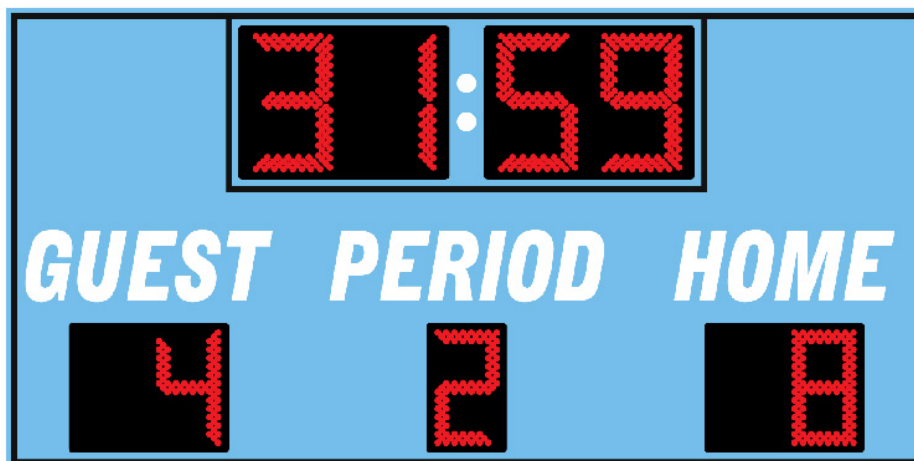

SCOREBOARDS.NET

-- Your best bet on the 'net for scoreboards --

Outdoor LED Football / Soccer Scoreboard

DN-6650F

Cabinet Size : 5 ft. x 10 ft. x 6 in.

Clock : 18 inches tall

Guest Score : 15 inches tall

Home Score : 15 inches tall

Period : 15 inches tall

Power Requirements : 120 VAC, 2 amps, 60 Hz

- Wired or wireless operation
- Wired or wireless operation
- LED technology
- LED technology

- All aluminum construction
- All aluminum construction
- Toll free technical support
- Toll free technical support