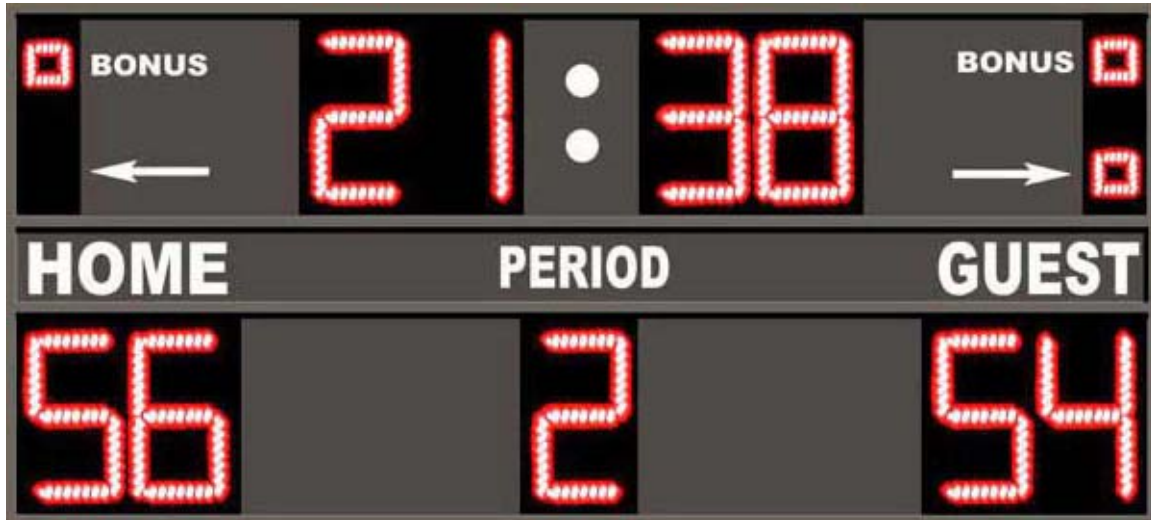

Basketball Scoreboard Model GM-BK-01

GM-BK-01 Basketball scoreboard with LED displays and wireless control. The frame is constructed from continuously welded aluminum box tubing which receives a high quality baked on powder coat finish. It has 17 inch tall LED digits for clock, score, and period and LED indicator lights for bonus and possession. Maximum time is 59 minutes and 59 seconds. Can display time of day when game is over. Display illumination may be adjusted to three levels. A loud horn with adjustable duration is standard. The last minute of game time displays tenths of seconds, a feature often requested for track meets. Scores up to 99. Optionally can score up to 199. LED displays last up to 160,000 hours. The included wireless controller means that there are no cables to worry about. Just plug it in and play. It uses less than 2 amperes of current at 120 volts AC. Size is 49 inches tall by 96 inches wide by 2 inches deep. Weight is approximately 80 pounds.