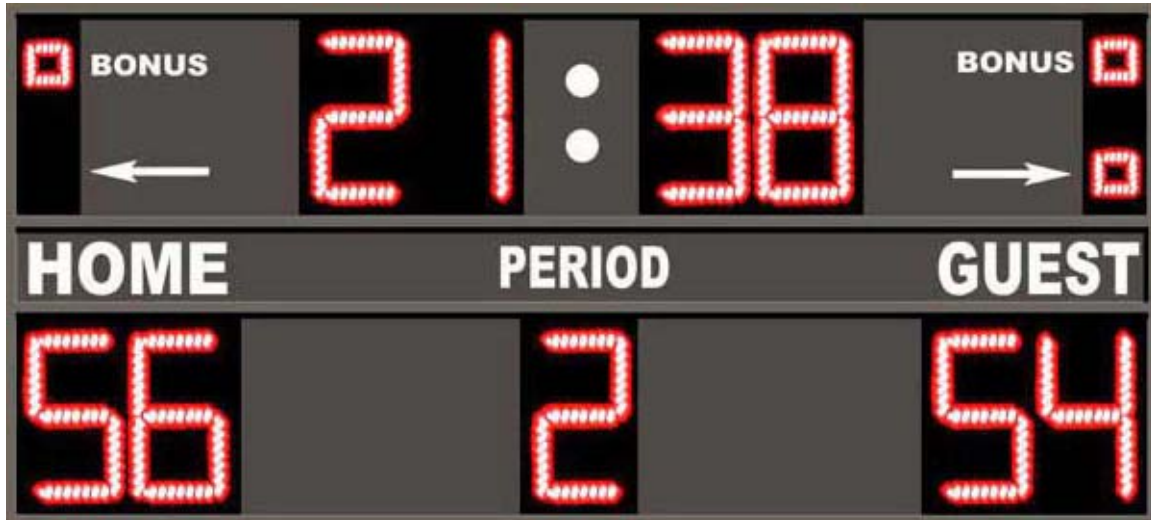

Basketball Scoreboard Model GM-BK-08

GM-BK-08 Basketball scoreboard with LED displays and wireless control. The frame is constructed from continuously welded aluminum box tubing which receives a high quality baked on powder coat finish. It has 9 inch tall LED digits for clock, score, and period and LED indicator lights for bonus and possession. Maximum time is 59 minutes and 59 seconds. Can display time of day when game is over. Display illumination may be adjusted to three levels. A loud horn with adjustable duration is standard. The last minute of game time displays tenths of seconds, a feature often requested for track meets. Scores up to 99. Optionally can score up to 199. LED displays last up to 160,000 hours. The included wireless controller means that there are no cables to worry about. Just plug it in and play. It uses less than 2 amperes of current at 120 volts AC. Size is 36 inches tall by 72 inches wide by 2 inches deep. Weight is approximately 45 pounds.