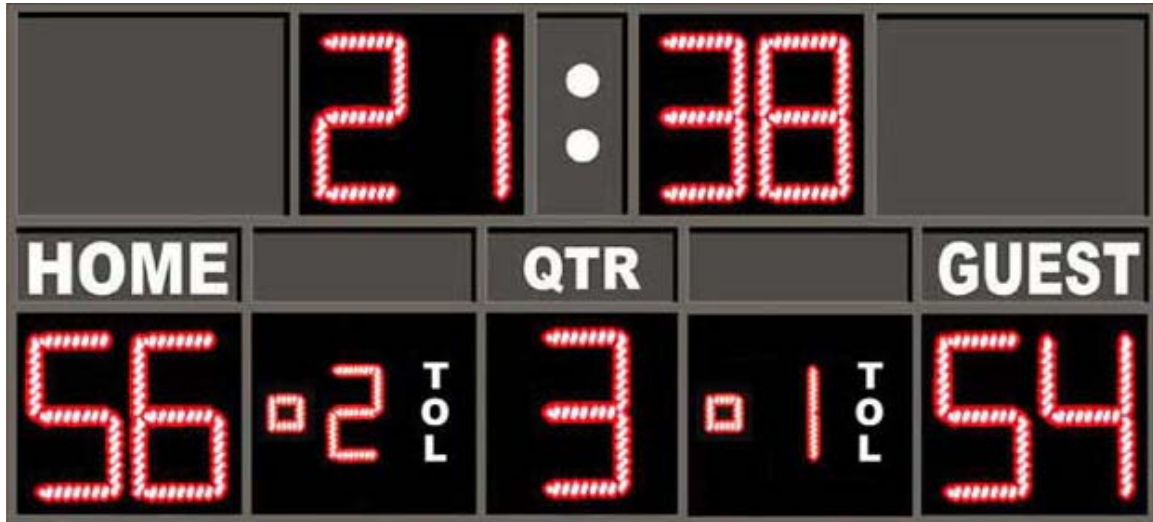

Football Scoreboard Model GM-FB-00-TOL

GM-FB-00-TOL Football scoreboard with LED displays and wireless control. The frame is constructed from continuously welded aluminum box tubing which receives a high quality baked on powder coat finish. It has 17 inch tall LED digits for clock, score, and quarter, and 9 inch tall digits for time outs left. Game time counts down or up. Maximum time is 59 minutes and 59 seconds. May display time of day when game is over. Display illumination can be adjusted to three levels. A loud horn with adjustable duration is standard. The last minute of game time displays tenths of seconds, a feature often requested for track meets. Scores up to 99. Optionally can score up to 199. LED displays last up to 160,000 hours. The included wireless controller means that there are no cables to worry about. Just plug it in and play. It uses less than 2 amperes of current at 120 volts AC. Size is 49 inches tall by 121 inches wide by 2 inches deep. Weight is approximately 90 pounds.

Custom football scoreboards are available with your choice of features, colors, frame size, display size, logos, and more. We can build your scoreboard just the way that you want it for less than you expect. Call 1-800-726-7608 and find out what we can do for you.