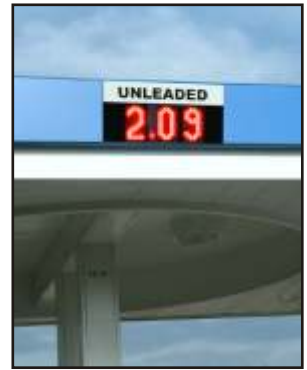

Santech LED Gas Price Display

*Superbright Display
Quick And Easy To Install
Network and Internet Capable*

*Shown here is a typical installation.
Custom displays are available. Call for details*

Eliminate the need for manual gas price changing. Gas prices can be changed from an indoor or outdoor location using the handheld controller, or from the main office using the computer / Internet. This gives you instant control over all of your filling stations prices as well as eliminating the need to manually change plastic signs.

Available in two versions, retrofit and replace. Easy to retrofit over your existing gas price sign. Just connect the driver box to 120 Volts AC, attach the LED display panel in place of the backlit plastic numbers, and plug the displays into the driver box. Communicates using the power line, so no additional wires are necessary. Many communication options are available. Call for details.

Easy Installation

1. 1 Remove The Existing Plastic Numbers
2. 2 Install The Driver Box
3. 3 Attach New Display - Connect To Driver Box