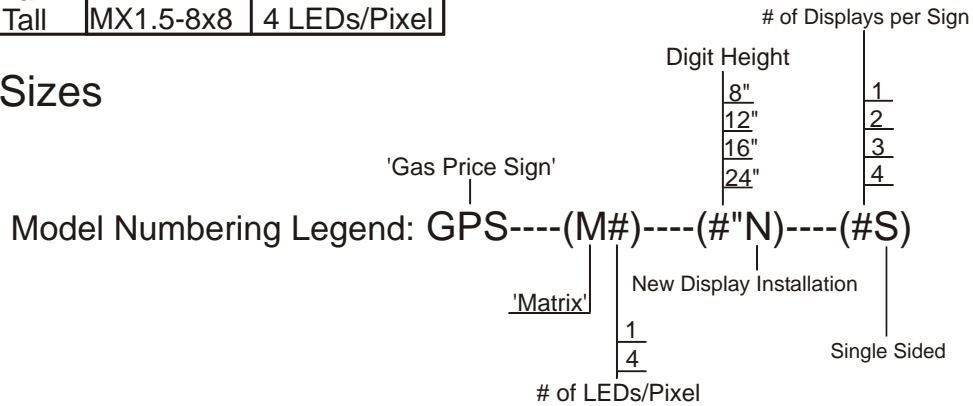

All Displays Copyright 2004-2005 Santech, Inc. All Rights Reserved

New Installation Single Sided Gas Price Sign for Wall or Canopy

New Installation package includes complete dot matrix display gas sign, built to your dimensions, ready to mount on your wall or canopy. Data communication over the power line is standard, other communication options such as spread spectrum radio, or RS-485 cable are available. Driver box and hand held controller or software for PC control is included.

Model	Digit Size	Matrix	
GPS-M1 - 8N-xx	8" Tall	MX.5 - 8x16	1 LED /Pixel
GPS-M1-12N-xx	12" Tall	MX.75-8x16	1 LED /Pixel
GPS-M1-16N-xx	16" Tall	MX1.0-8x16	1 LED /Pixel
GPS-M4-16N-xx	16" Tall	MX1.0-8x8	4 LEDs/Pixel
GPS-M4-24N-xx	24" Tall	MX1.5-8x8	4 LEDs/Pixel

Call For Larger Sizes