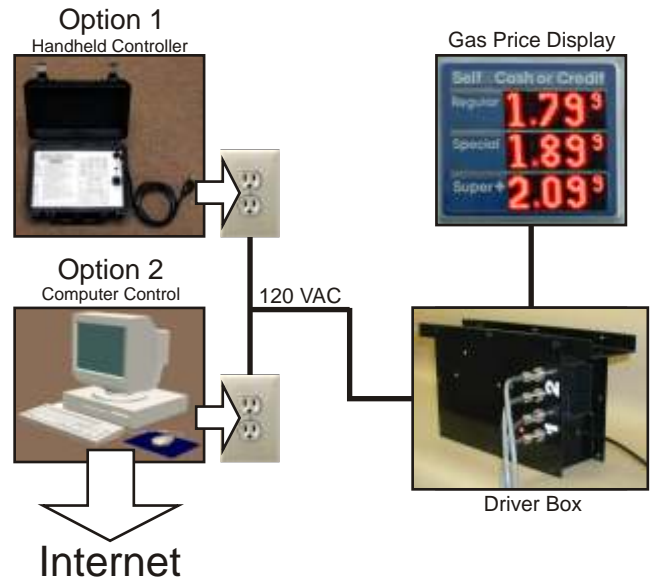

The photos shown are for the purpose of showing how a typical installation will appear. Santech has no relationship with either Mobil ® or Shell ® Oil Companies. All trademarks are the property of their respective companies.

SANTECH, INC