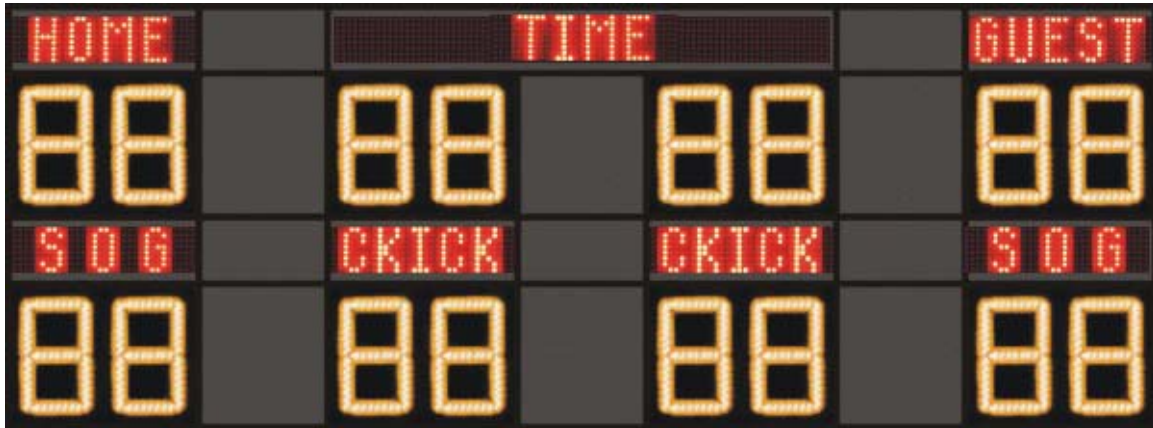

## Multi Sport Scoreboard Model GM-MS-3S

- This is the ultimate scoreboard for fields that host a wide variety of sports.
- The digits are 24 inches tall and use your choice of red or amber super flux wide angle Piranha LEDs.
- The time can display up to 59:59 and the other displays can display from 0 to 99 and also be blanked out.
- The letters above the digits are 1 inch dot pitch message boards capable of displaying letters, numbers, and symbols.
- The scoreboard can be controlled using either our hand held controller or Personal Computer running our control software.
- The communication from the controller to the scoreboard is by your choice of through the power line wireless modem, spread spectrum RF, or RS-485 cable.
- We will paint your scoreboard any color you want using durable baked on powder coat paint.
- 83" tall x 224" wide x 2" deep. Approximate weight is 350 lbs. Uses less than 12 amps @ 120 volts AC.
- Five year warranty.

Custom scoreboards are available with your choice of features, colors, frame size, display size, logos, and more. We can build your scoreboard just the way that you want it for less than you expect. Call 1-800-726-7608 and find out what we can do for you.