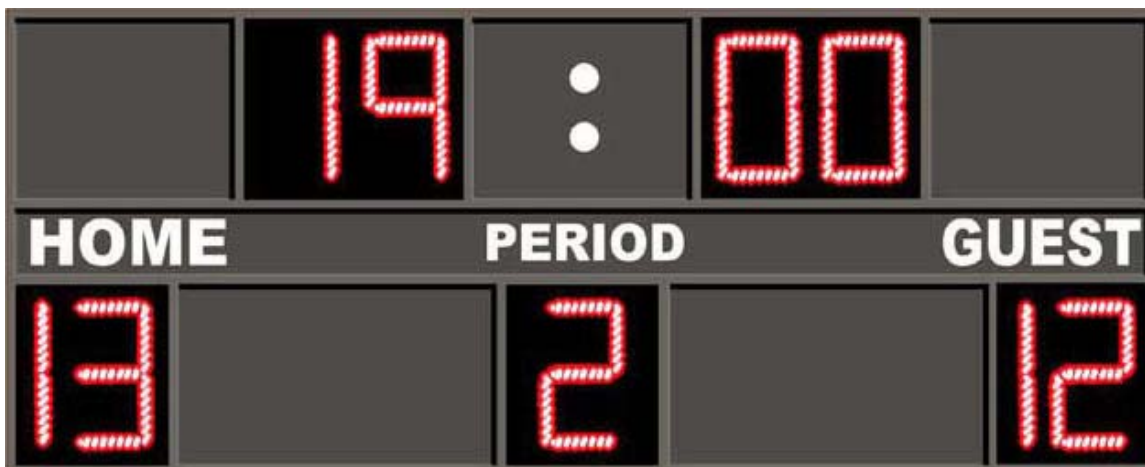

Soccer Scoreboard Model GM-SK-01

GM-SK-01 Soccer scoreboard with LED displays and wireless control. The frame is constructed from continuously welded aluminum box tubing which receives a high quality baked on powder coat finish. It has 17 inch tall LED digits for clock, score, and period. Game time counts down or up. Maximum time is 59 minutes and 59 seconds. May display time of day when game is over. Display illumination can be adjusted to three levels. A loud horn with adjustable duration is standard. The last minute of game time displays tenths of seconds, a feature often requested for track meets. Scores up to 19. Optionally can score up to 99. LED displays last up to 160,000 hours. The included wireless controller means that there are no cables to worry about. Just plug it in and play. It uses less than 2 amperes of current at 120 volts AC. Size is 49 inches tall by 121 inches wide by 2 inches deep. Weight is approximately 75 pounds.

Custom soccer scoreboards are available with your choice of features, colors, frame size, display size, logos, and more. We can build your scoreboard just the way that you want it for less than you expect. Call 1-800-726-7608 and find out what we can do for you.