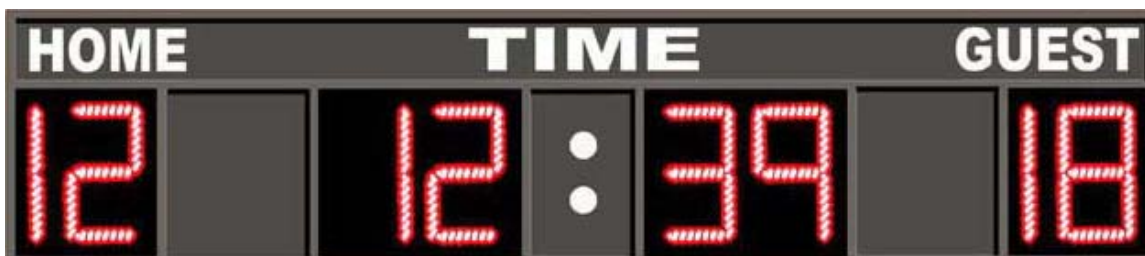

Soccer Scoreboard Model GM-SK-02

GM-SK-02 Soccer scoreboard with LED displays and wireless control. The frame is constructed from continuously welded aluminum box tubing which receives a high quality baked on powder coat finish. It has 17 inch tall LED digits for clock, and score. Game time counts down or up. Maximum time is 59 minutes and 59 seconds. May display time of day when game is over. Display illumination can be adjusted to three levels. A loud horn with adjustable duration is standard. The last minute of game time displays tenths of seconds, a feature often requested for track meets. Scores up to 19. Optionally can score up to 99. LED displays last up to 160,000 hours. The included wireless controller means that there are no cables to worry about. Just plug it in and play. It uses less than 2 amperes of current at 120 volts AC. Size is 29 inches tall by 130 inches wide by 2 inches deep. Weight is approximately 50 pounds.