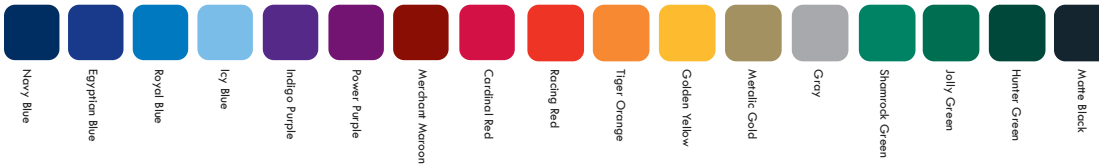

### STANDARD COLOR OPTIONS (for scoreboard face and accent striping)