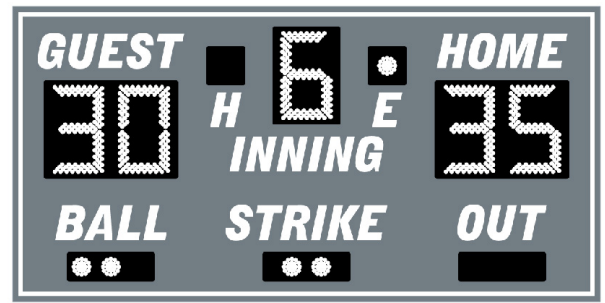

Specifications for
 Model: DN-1060
 Outdoor LED Baseball Scoreboard

SCOREBOARDS.net

Cabinet Dimensions, Weight, and Electrical Requirements

- 5 ft. x 10 ft. x 6 in.
- 165 pounds
- 120 VAC, 2 amps, 60 Hz

Display Functions and Captions

Function	Height	LEDs	Range	Caption Text	Caption Size
Guest Score:	18 in.	336	0-99	GUEST	7 in. x 30 in.
Home Score:	18 in.	336	0-99	HOME	7 in. x 27 in.
Inning:	18 in.	168	0-9	INNING	7 in. x 31 in.
Ball:	4 in.	63	3 bullets	BALL	7 in. x 23 in.
Strike:	4 in.	42	2 bullets	STRIKE	7 in. x 33 in.
Out:	4 in.	42	2 bullets	OUT	7 in. x 18 in.
Hit:	4 in.	21	1 bullet	H	7 in. x 6 in.
Error:	4 in.	21	1 bullet	E	7 in. x 6 in.