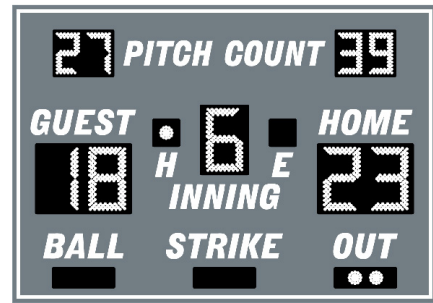

Specifications for  
 Model: DN-1160  
 Outdoor LED Baseball Scoreboard

**SCOREBOARDS.net**

Cabinet Dimensions, Weight, and Electrical Requirements

- 7 ft. x 10 ft. x 6 in.
- 220 pounds
- 120 VAC, 2 amps, 60 Hz

Display Functions and Captions

Function	Height	LEDs	Range	Caption Text	Caption Size
Guest Score:	18 in.	336	0-99	GUEST	7 in. x 30 in.
Home Score:	18 in.	336	0-99	HOME	7 in. x 27 in.
Guest Pitches:	11 in.	200	0-99	PITCH COUNT	7 in. x 57 in.
Home Pitches:	11 in.	200	0-99	PITCH COUNT	7 in. x 57 in.
Inning:	18 in.	168	0-9	INNING	7 in. x 31 in.
Ball:	4 in.	63	3 bullets	BALL	7 in. x 23 in.
Strike:	4 in.	42	2 bullets	STRIKE	7 in. x 33 in.
Out:	4 in.	42	2 bullets	OUT	7 in. x 18 in.
Hit:	4 in.	21	1 bullet	H	7 in. x 6 in.
Error:	4 in.	21	1 bullet	E	7 in. x 6 in.