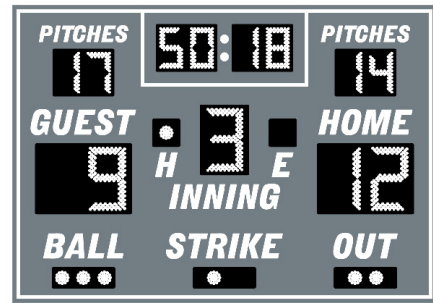

Specifications for  
 Model: DN-1164  
 Outdoor LED Baseball Scoreboard

**SCOREBOARDS.net**

Cabinet Dimensions, Weight, and Electrical Requirements

- 7 ft. x 10 ft. x 6 in.
- 240 pounds
- 120 VAC, 2 amps, 60 Hz

Display Functions and Captions

Function	Height	LEDs	Range	Caption Text	Caption Size
Guest Score:	18 in.	336	0-99	GUEST	7 in. x 30 in.
Home Score:	18 in.	336	0-99	HOME	7 in. x 27 in.
Guest Pitches:	11 in.	200	0-99	PITCHES	5 in. x 25 in.
Home Pitches:	11 in.	200	0-99	PITCHES	5 in. x 25 in.
Clock:	11 in.	400	99 minutes	(none)	N/A
Inning:	18 in.	168	0-9	INNING	7 in. x 31 in.
Ball:	4 in.	63	3 bullets	BALL	7 in. x 23 in.
Strike:	4 in.	42	2 bullets	STRIKE	7 in. x 33 in.
Out:	4 in.	42	2 bullets	OUT	7 in. x 18 in.
Hit:	4 in.	21	1 bullet	H	7 in. x 6 in.
Error:	4 in.	21	1 bullet	E	7 in. x 6 in.