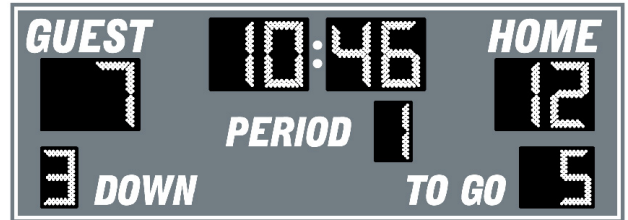

Specifications for
 Model: DN-3230
 Outdoor LED Football Scoreboard

SCOREBOARDS.net

Cabinet Dimensions, Weight, and Electrical Requirements

- 5 ft. x 14 ft. x 6 in.
- 240 pounds
- 120 VAC, 3 amps, 60 Hz

Display Functions and Captions

Function	Height	LEDs	Range	Caption Text	Caption Size
Guest Score:	18 in.	336	0-99	GUEST	9 in. x 35 in.
Home Score:	18 in.	336	0-99	HOME	9 in. x 31 in.
Clock:	18 in.	672	99 minutes	(none)	N/A
Down:	15 in.	121	blank, 1, 2, 3, 4	DOWN	8 in. x 28 in.
Yards To Go:	15 in.	242	0-99	TO GO	8 in. x 27 in.
Period:	15 in.	121	blank, 1, 2, 3, 4	PERIOD	8 in. x 34 in.