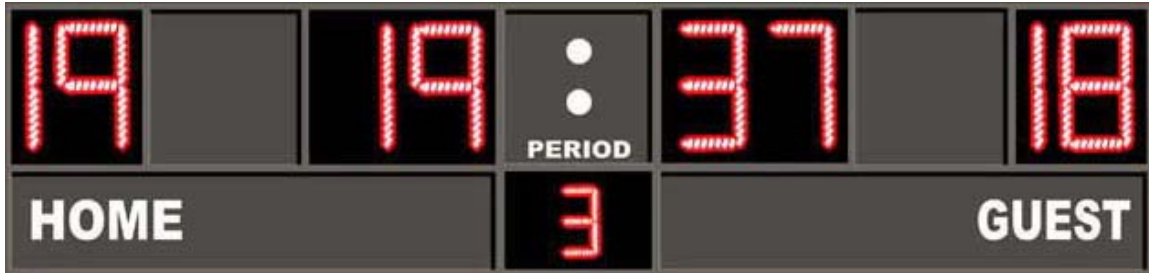

## Hockey Scoreboard Model GM-HK-01

GM-HK-01 Hockey scoreboard with LED displays and wireless control. The frame is constructed from continuously welded aluminum box tubing which receives a high quality baked on powder coat finish. It has 17 inch tall LED digits for clock, and score, and 9 inch tall LED displays for period. Game time counts down or up. Maximum time is 59 minutes and 59 seconds. May display time of day when game is over. Display illumination can be adjusted to three levels. A loud horn with adjustable duration is standard. The last minute of game time displays tenths of seconds. Scores up to 19. Optionally can score up to 99. LED displays last up to 160,000 hours. The included wireless controller means that there are no cables to worry about. Just plug it in and play. It uses less than 2 amperes of current at 120 volts AC. Size is 34 inches tall by 144 inches wide by 2 inches deep. Weight is approximately 70 pounds.