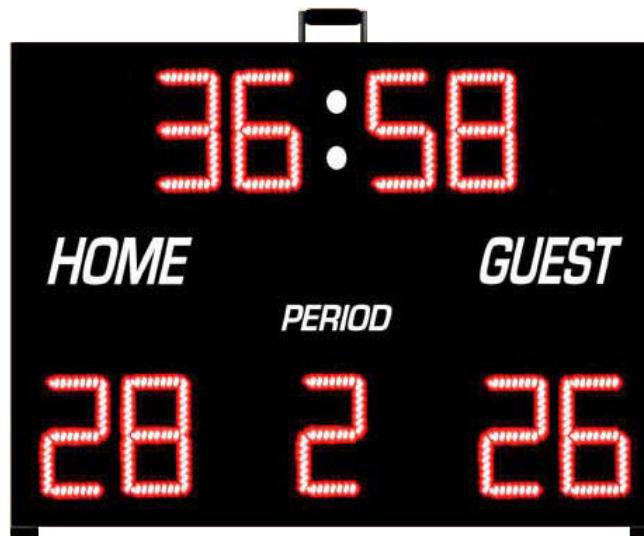

## Portable Scoreboard Model GM-PR-05

GM-PR-05 Portable scoreboard with LED displays and wireless control. The frame is constructed from continuously welded aluminum box tubing which receives a high quality baked on powder coat finish. It has 9 inch tall LED digits for clock, score, and period. Game time counts down or up. Maximum time is 59 minutes and 59 seconds. May display time of day when game is over. Display illumination can be adjusted to three levels. A loud horn with adjustable duration is standard. The last minute of game time displays tenths of seconds, a feature often requested for track meets. Scores up to 99. Optionally can score up to 199. LED displays last up to 160,000 hours. The included wireless controller means that there are no cables to worry about. Just plug it in and play. It uses less than 2 amperes of current at 120 volts AC. Size is 36 inches tall by 48 inches wide by 2 inches deep. Weight is approximately 35 pounds.