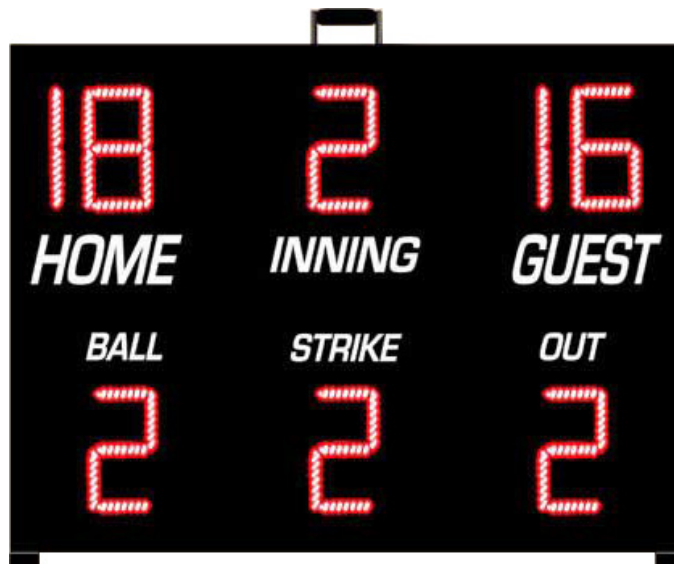

Portable Scoreboard Model GM-PR-06

GM-PR-06 Portable scoreboard with LED displays and wireless control. The frame is constructed from continuously welded aluminum box tubing which receives a high quality baked on powder coat finish. It has 9 inch tall LED digits for home, inning, guest, ball, strike, out. Scores up to 19. Optionally can score up to 99. Inning displays up to 9. Display illumination can be adjusted to three levels. LED displays last up to 160,000 hours. The included wireless controller means that there are no cables to worry about. Just plug it in and play. It uses less than 2 amperes of current at 120 volts AC. Size is 36 inches tall by 48 inches wide by 2 inches deep. Weight is approximately 35 pounds.

Custom portable scoreboards are available with your choice of features, colors, frame size, display size, logos, and more. We can build your scoreboard just the way that you want it for less than you expect. Call 1-800-726-7608 and find out what we can do for you.