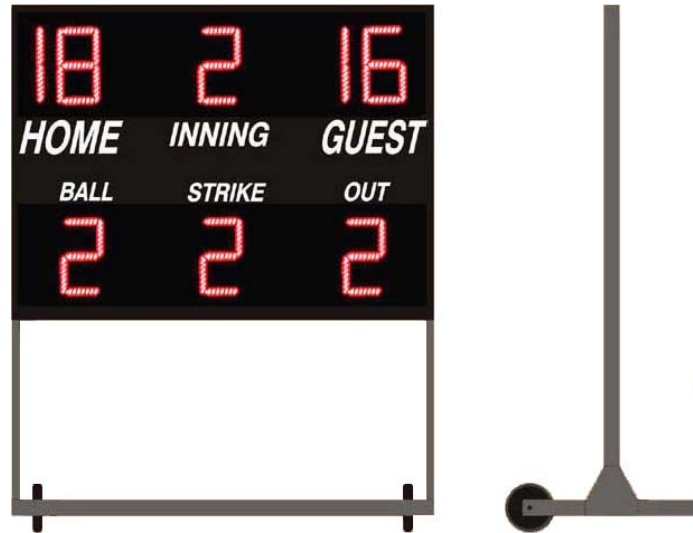

Portable Scoreboard Model GM-PR-09

GM-PR-09 Portable scoreboard on wheeled stand with LED displays and wireless control. The frame is constructed from continuously welded aluminum box tubing which receives a high quality baked on powder coat finish. It has 9 inch tall LED digits for home, inning, guest, ball, strike, out. Scores up to 19. Optionally can score up to 99. Inning displays up to 9. Display illumination can be adjusted to three levels. LED displays last up to 160,000 hours. The included wireless controller means that there are no cables to worry about. Just plug it in and play. It uses less than 2 amperes of current at 120 volts AC. Size is 36 inches tall by 48 inches wide by 2 inches deep. Stands 61 inches tall from ground. Weight is approximately 45 pounds.

Custom portable scoreboards are available with your choice of features, colors, frame size, display size, logos, and more. We can build your scoreboard just the way that you want it for less than you expect. Call 1-800-726-7608 and find out what we can do for you.